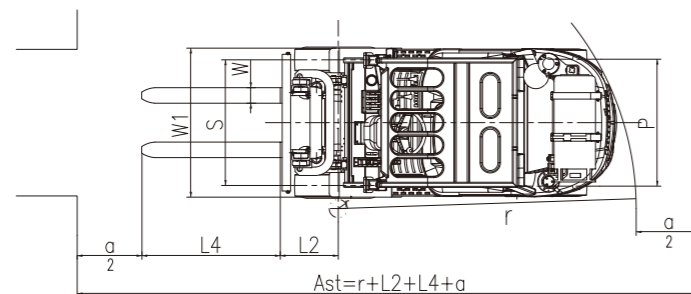

## Load Curve

Note: The vertical axis represents the rated lifting weight, and the horizontal axis represents the load center distance. The load center is calculated from the front of the fork, and the base point of the standard load refers to the center position of a cube with a load side length of 1000 mm. When the mast is tilted forward, non-standard forks are used, or loads exceeding the normal width are loaded, the load capacity will be reduced. Through the load curve chart, the carrying capacity of various load centers can be understood in time.

## Structure Diagram

Ast : Right Angle Stacking Aisle Width  
a : Clearance