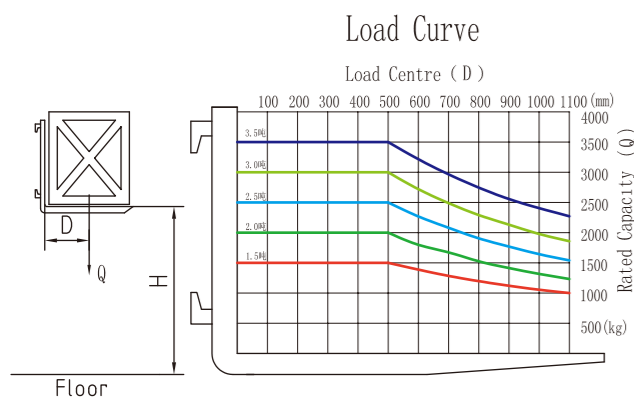

## Load Curve

Note: The vertical axis represents the rated lifting weight, and the horizontal axis represents the load center distance. The load center is calculated from the front of the fork, and the base point of the standard load refers to the center position of a cube with a load side length of 1000 mm. When the mast is tilted forward, non-standard forks are used, or loads exceeding the normal width are loaded, the load capacity will be reduced. Through the load curve chart, the carrying capacity of various load centers can be understood in time.