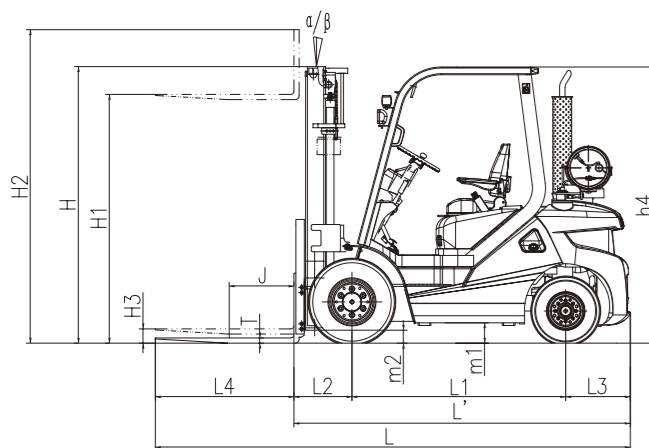

## LPG Forklift 1.5-3.5t

Configuration	Electric Reversing	Overhead Guard	Roof Weather Canopy	Pedal Rubber	Armrest Seat
	Wide view mast(2 Stage)	Fork Carriage	Backrest	Standard Forks	Adjustable Steering Column
	Lift, Tilt, Levers	Two-piece Multiplex Valve	Fully-hydraulic Power Steering	Tilting Cylinder Latching Valve	Full Set of LED Lights
	Multi Function Display	Working Hour Meter	Oil Content Meter	Water-thermometer	Charging Indicator
	Neutral Position Switch	Oil Pressure Warning	Electric Horn	LED Signal Light	Reversing Buzzer
Backup Mirror	Traction Pin	Tool Box	Warning Light		
Optional	Double Row of Wheels	Solid Tyres	Cabin	Suspension Seat	Cold A/C
	Heater	Front Windscreen	High Level Exhaust	Double Air Filter	Oil Bath Air Filter
	Widen Fork Carriage	Multiple Hydraulic Attachments	Fire Extinguishing Muffler	OPS Driving OPS	Full Set OPS(Including drive and lift)
	Reversing Voice Horn	Overspeed Alarm,10km/h	Electric Fan	Sound-light Alarm	Rear Working Light
	Fork Extensions	Tilt cylinder protection	Steering cylinder protection	Custom Colours	

## Load Curve

Note: The vertical axis represents the rated lifting weight, and the horizontal axis represents the load center distance. The load center is calculated from the front of the fork, and the base point of the standard load refers to the center position of a cube with a load side length of 1000 mm. When the mast is tilted forward, non-standard forks are used, or loads exceeding the normal width are loaded, the load capacity will be reduced. Through the load curve chart, the carrying capacity of various load centers can be understood in time.

## Structure Diagram

Ast : Right Angle Stacking Aisle Width  
a : Clearance